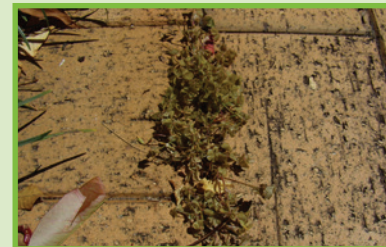

30 minutes after treatment